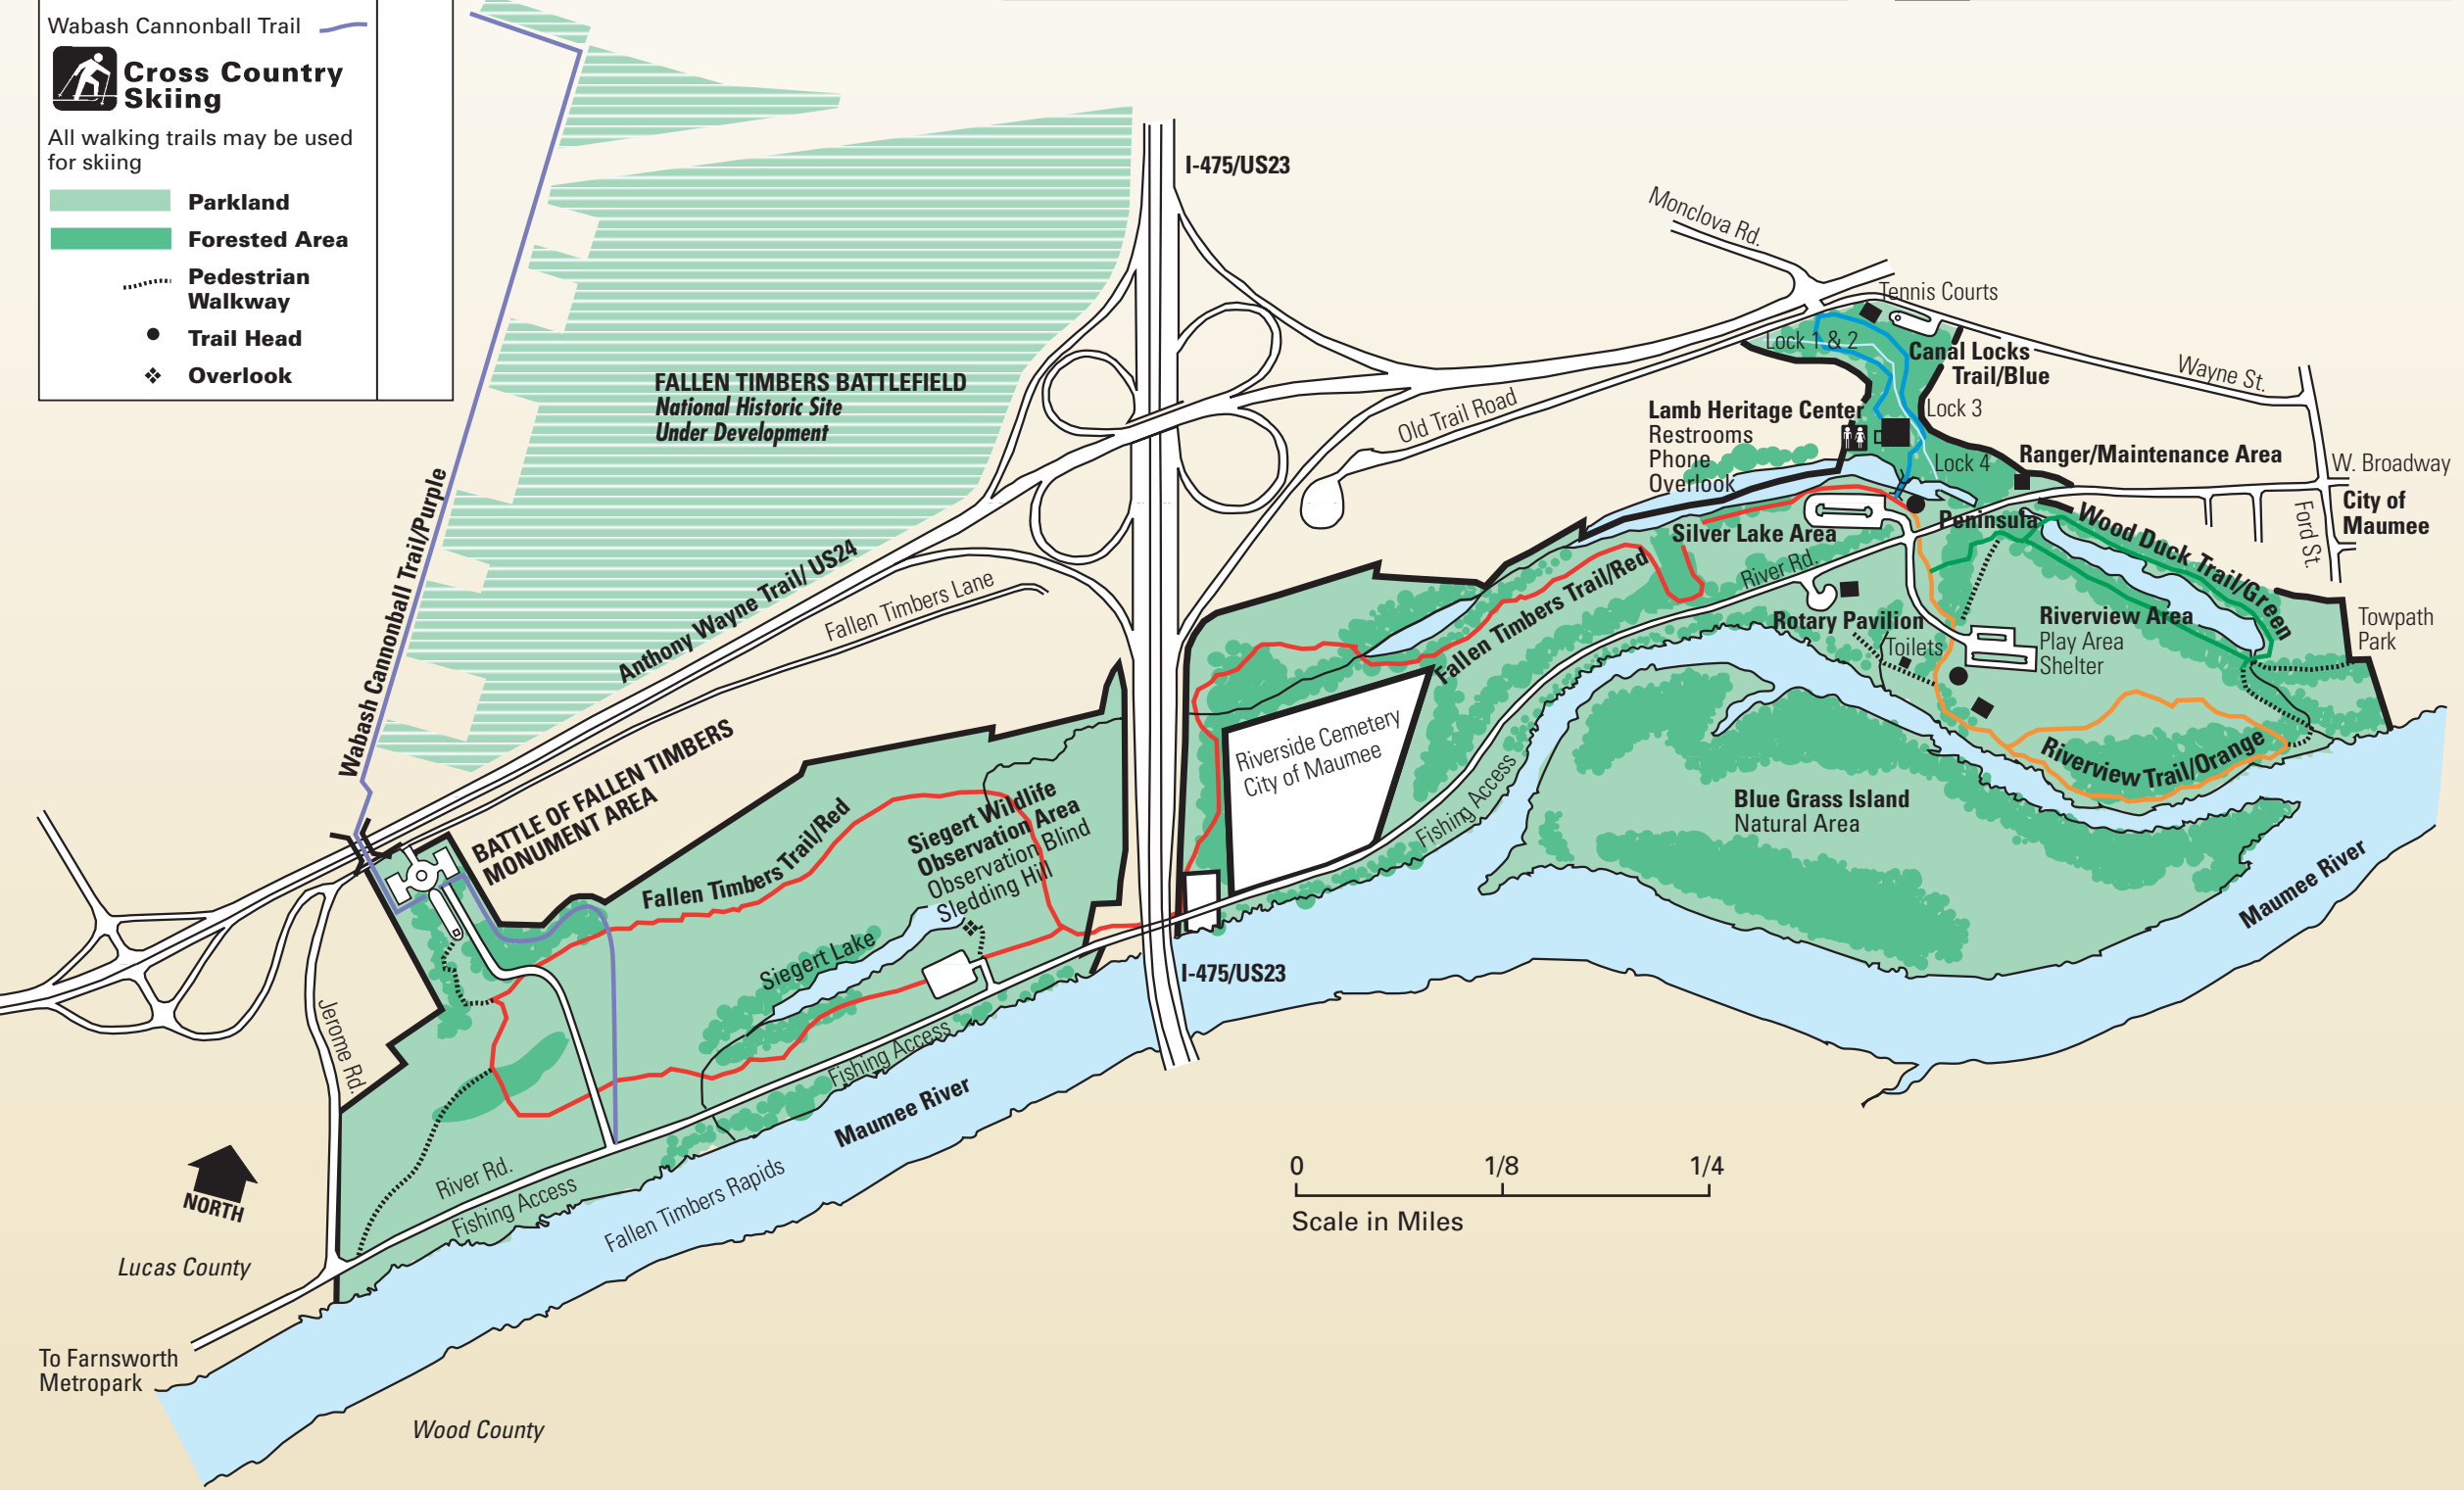

Side Cut Metropark

770 Acres

Trails

Trail Name	Color	Round Trip Miles
Walking		
Riverview Trail/Orange	Orange	1.2
Canal Locks Trail/Blue	Blue	0.5
Fallen Timbers Trail/Red	Red	4.1
Wood Duck Trail/Green	Green	1.5
Wabash Cannonball Trail	Purple	
Cross Country Skiing		
All walking trails may be used for skiing		
Parkland		
Forested Area		
Pedestrian Walkway		
Trail Head		
Overlook		

To Farnsworth Metropark

To Oak Openings