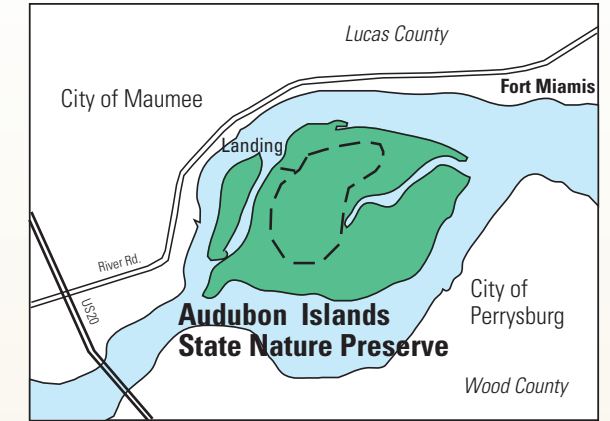

Side Cut Metropark

770 Acres

Trails

Trail Name	Color	Round Trip Miles
Walking		
Riverview Trail/Orange	Orange	1.2
Canal Locks Trail/Blue	Blue	0.5
Fallen Timbers Trail/Red	Red	4.1
Wood Duck Trail/Green	Green	1.5
Wabash Cannonball Trail	Purple	
Cross Country Skiing		
All walking trails may be used for skiing		
Parkland		
Forested Area		
Pedestrian Walkway		
Trail Head		
Overlook		