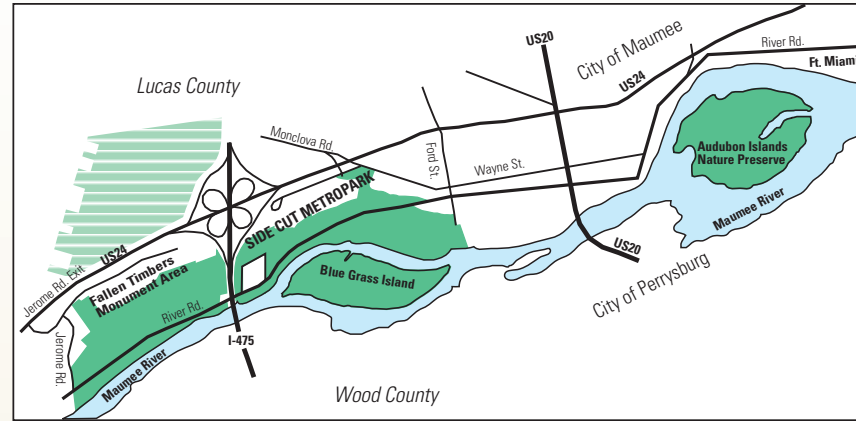

Side Cut Metropark

770 Acres

Trails

Trail Name	Color	Round Trip Miles
Walking		
Riverview Trail/Orange	Orange	1.2
Canal Locks Trail/Blue	Blue	0.5
Fallen Timbers Trail/Red	Red	4.1
Wood Duck Trail/Green	Green	1.5
Wabash Cannonball Trail	Purple	
Cross Country Skiing		
All walking trails may be used for skiing		
Parkland		
Forested Area		
Pedestrian Walkway		
Trail Head		
Overlook		

To Farnsworth Metropark

To Oak Openings